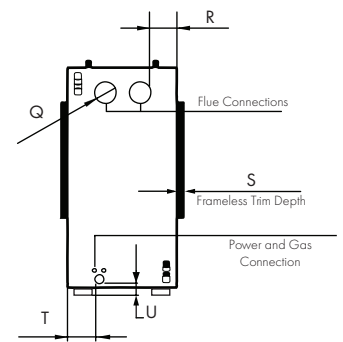

MINIMUM FRAME OUT DIMENSIONS

A	B	C¹	D²
1595	850	400	325

1 - Minimum timber frame dimension. Once 10mm plasterboard is added on both sides, this will lead to the frameless trim protruding by approximately 10mm. For a flush finish, C may be increased to 420mm.

*Refer to IOM for latest framing and installation details

2 - Allows for flue attachment and required clearance to flue. Take note of flue, power and gas connection locations detailed below.