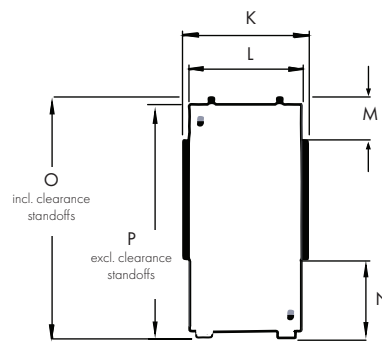

## MINIMUM FRAME OUT DIMENSIONS

A	B	C <sup>1</sup>	D <sup>2</sup>
1595	850	400	325

1 - Minimum timber frame dimension. Once 10mm plasterboard is added on both sides, this will lead to the frameless trim protruding by approximately 10mm. For a flush finish, C may be increased to 420mm.

## UNIT DIMENSIONS

E	F	G	H	I	J	K	L	M	N	O	P	Q	R	S	T	U
1520	1470	1293	424	114	45	445	395	150	275	848	823	74.5(OD)	100	23	100	40