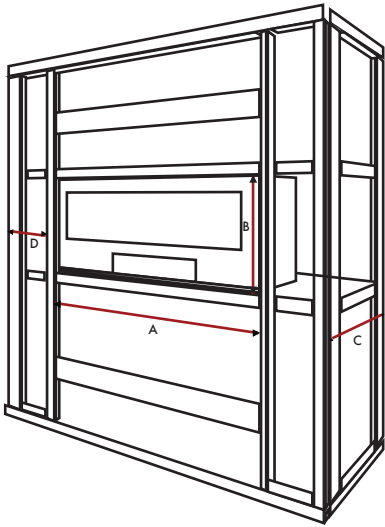

TECHNICAL SPECIFICATIONS

ELEMENT 1200 DS