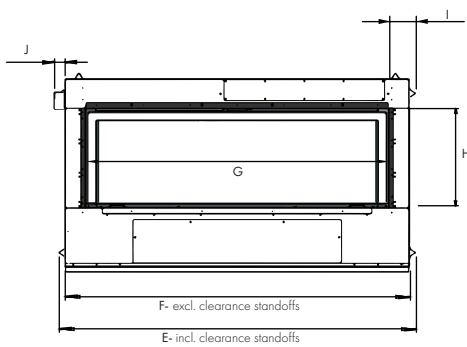

## MINIMUM FRAME OUT DIMENSIONS

A	B	C <sup>1</sup>	D <sup>2</sup>
1595	850	400	325

1 - Minimum timber frame dimension. Once 10mm plasterboard is added on both sides, this will lead to the frameless trim protruding by approximately 10mm. For a flush finish, C may be increased to 420mm.

## UNIT DIMENSIONS

E	F	G	H	I	J	K	L	M	N	O	P	Q	R	S	T	U
1520	1470	1293	424	114	45	445	395	150	275	848	823	74.5(OD)	100	23	100	40