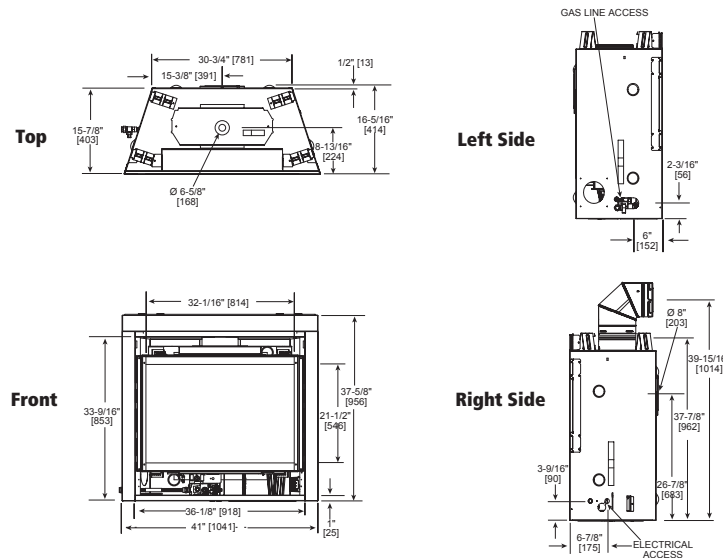

HEARTH & HOME
technologies®
The Hearth Experts™

B36S

DIRECT VENT GAS FIREPLACES

B36S DIRECT VENT GAS FIREPLACES

Features

- 414mm profile - perfect for smaller space requirements
- Standard firescreen front, eliminating glass glare and providing a measure of protection from accidental contact
- Standard Intellifire Ignition system with wall switch operation saves on running costs with pilot light operational only when fire is switched on.
- Flex line and gas shut off for fast plumbing rough-in
- Choice of 3 or 4 sided 110mm 'bevelled edge' black surround
- Top or rear venting direct vent balance flue ensuring indoor air quality
- Balanced Direct Vent™ flue from either the top or rear of the appliance
- Direct Vent™ ensures 100% air required for combustion comes from outside the home and 100% exhaust is expelled - ensuring your air quality is unaffected and safe

Specifications

MODEL	FRONT WIDTH		BACK WIDTH		HEIGHT		DEPTH		GLASS SIZE	BTU/HR INPUT
	Unit	Framing	Unit	Framing	Unit	Framing	Unit	Framing		
B36S	41" [1041mm]	42" [1067mm]	30-3/4" [781mm]	42" [1067mm]	37-7/8" [962mm]	38-1/4" [972mm]	16-5/16" [414mm]	16-1/4" [413mm]	32-1/16" x 21-1/2" [814mm x 546mm]	19.5 MJ (NG) 20.5 MJ (LPG)

Dimensions are in inches and millimeters. Product information provided is not complete and is subject to change without notice. Product installation must adhere strictly to instructions accompanying product. We recommend measuring individual units at installation. Assumes the use of 1/2" Sheetrock. NOTE: Combustible material should not be installed over the face. Make sure you do NOT cover the decorative door opening. Refer to installation manual for detailed specifications on installing this product. Hearth & Home Technologies reserves the right to update units periodically. The flame and ember appearance may vary based on the type of fuel burned and the venting configuration used. Actual product appearance, including flame, may differ from product images.