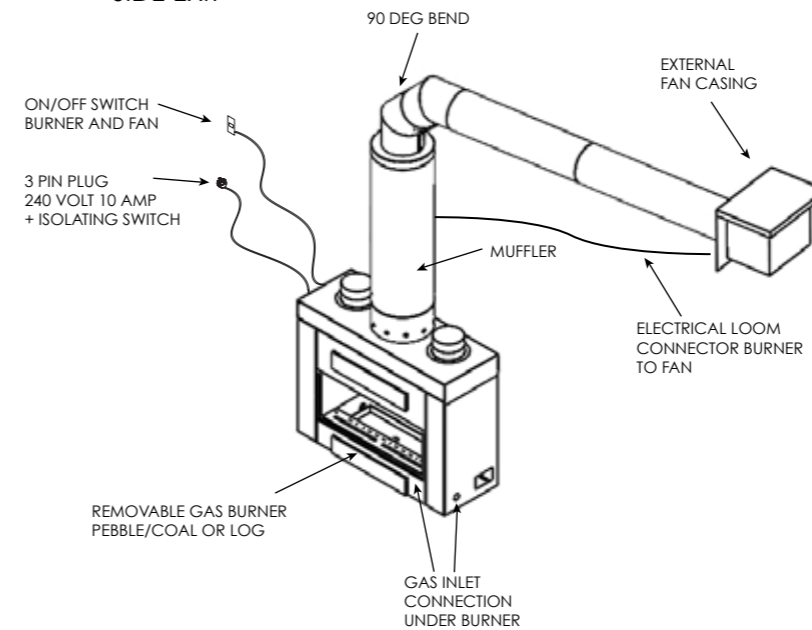

EXTERNAL FAN SIDE EXIT