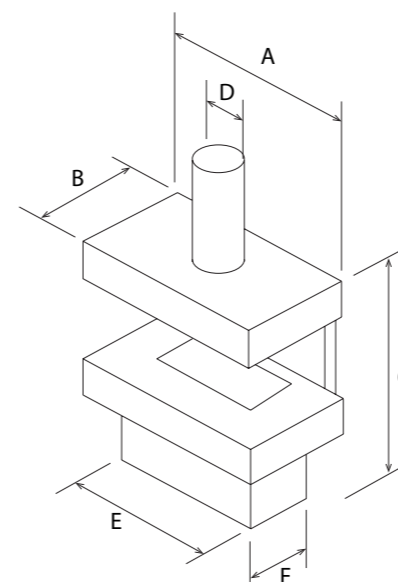

*Opening dimensions

Double Sided	A	B*	C	C1	D	E	F	G	H	J
700 LOW LINE	700	270	450	25	770	1000	250	300	282	720
850 LOW LINE	850	290	450	25	870	1095	250	300	282	870
1100 LOW LINE	1100	290	450	25	870	1345	250	300	282	1120
1500 LOW LINE	1500	290	435	38	1000	1746	300	350	282	1520
2000 LOW LINE	2000	290	435	38	1000	2246	300	350	224	2020

*Including channel

Measurements for Cantilever Natural draft and Power flue models. Flue sizes for power flues vary – refer to dealer.

Freestanding

	A	B	C	D	E	F
FREESTANDING 700	875	455	925	220	700	300

Measurements for Cantilever Natural draft and Power flue models. Flue sizes for power flues vary – refer to dealer.