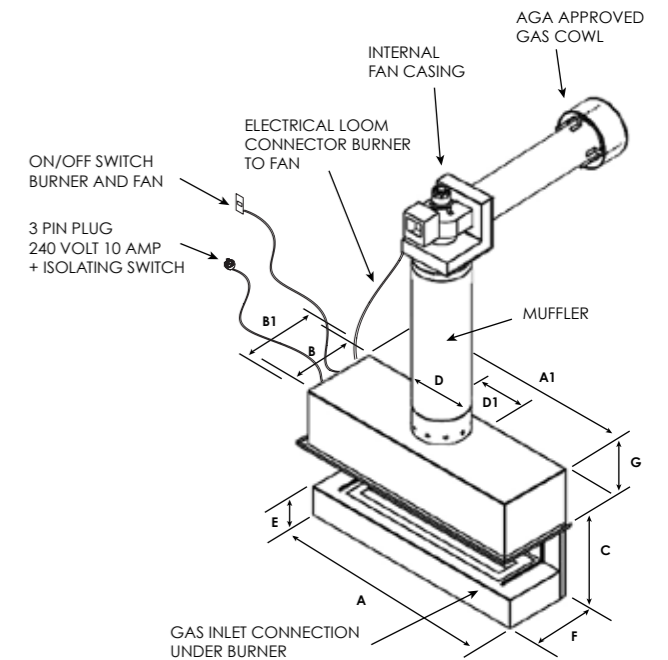

INTERNAL FAN CANTILEVER – REAR EXIT

	A	A1*	B	B1	C	D	D1	E	F	G
CANTILEVER 700	1190	1270	440	478	455	225	275	175	405	336
CANTILEVER 1100	1420	1505	440	478	455	225	275	175	405	336
CANTILEVER 1500	1850	1930	440	480	458	254	304	175	405	336

*Including channel

Measurements for Cantilever Natural draft and Power flue models. Flue sizes for power flues vary – refer to dealer.