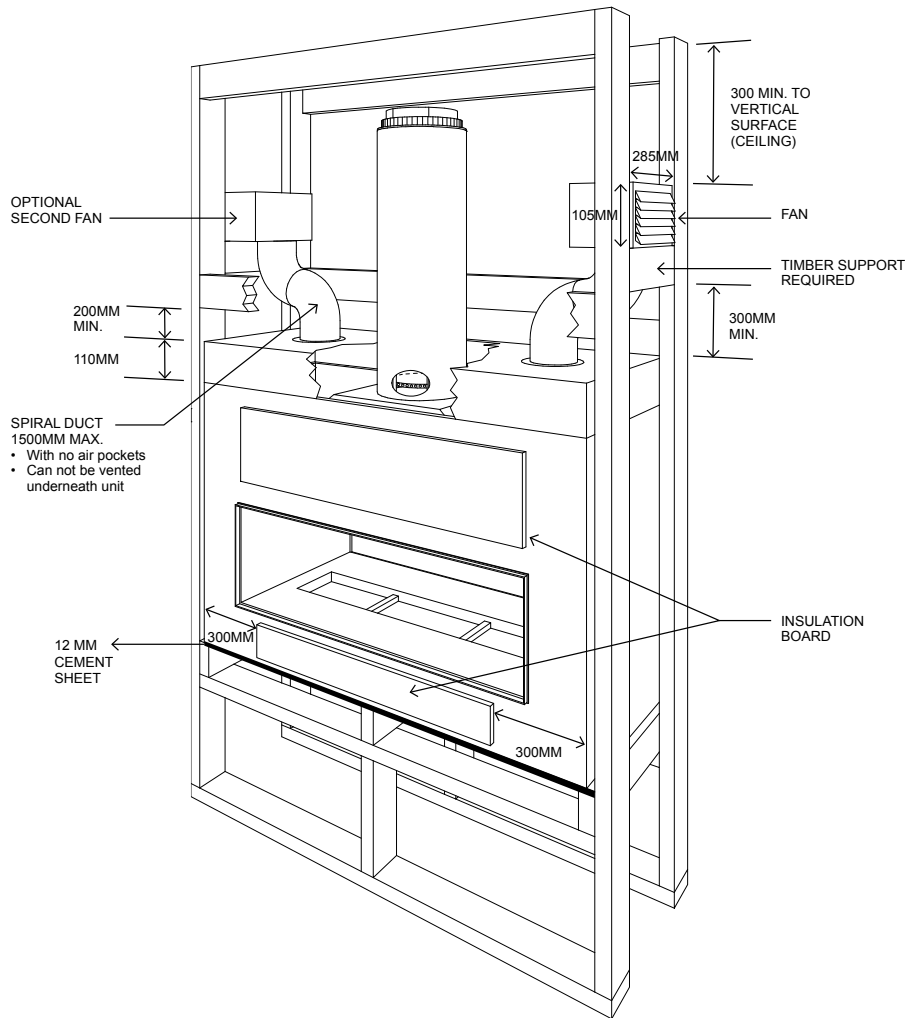

*Including channel

Measurements for Cantilever Natural draft and Power flue models. Flue sizes for power flues vary – refer to dealer.

Freestanding

	A	B	C	D	E	F
FREESTANDING 700	875	455	925	220	700	300

Measurements for Cantilever Natural draft and Power flue models. Flue sizes for power flues vary – refer to dealer.

The Horizon Heat-zone Conversion Double Sided

*Access panels must be incorporated for servicing of mechanical components

The Heat-Zone kit conveys warm air from the fireplace through air duct(s) to remote locations in the same room or other rooms of the building.