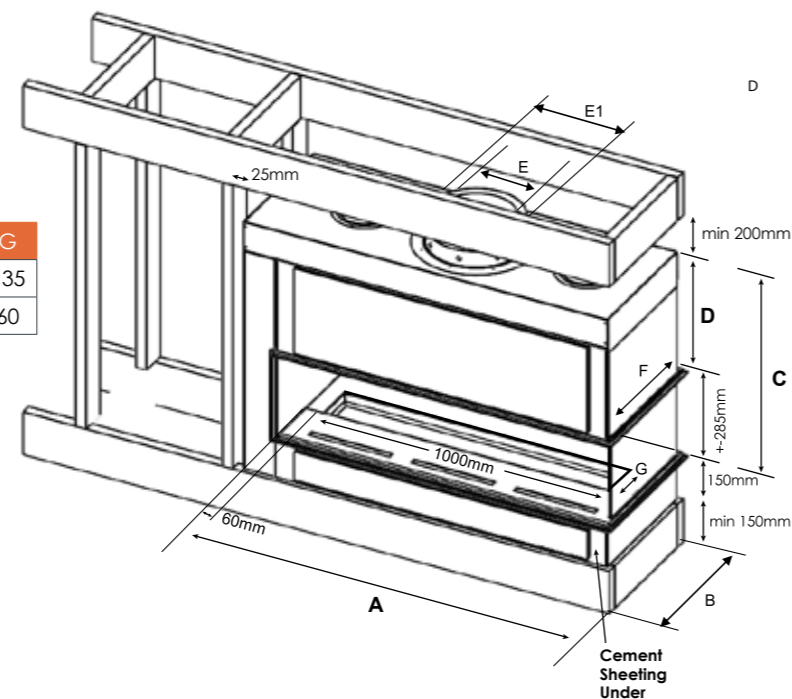

SPECIFICATIONS (Dimensions in millimeters)

Horizon Single and Double Sided

Single Sided	A	B*	C	C1	D	E	F	G	H	J
700 LOW LINE	700	270	365	25	770	1000	178	225	282	720
850 LOW LINE	850	290	405	25	870	1095	225	275	282	870
1100 LOW LINE	1100	290	405	25	870	1345	225	275	282	1120
1500 LOW LINE	1500	290	435	25	1000	1746	250	300	282	1520
2000 LOW LINE	2000	290	435	25	1000	2246	250	300	224	2020

*Opening dimensions

Double Sided	A	B*	C	C1	D	E	F	G	H	J
700 LOW LINE	700	270	450	25	770	1000	250	300	282	720
850 LOW LINE	850	290	450	25	870	1095	250	300	282	870
1100 LOW LINE	1100	290	450	25	870	1345	250	300	282	1120
1500 LOW LINE	1500	290	435	38	1000	1746	300	350	282	1520
2000 LOW LINE	2000	290	435	38	1000	2246	300	350	224	2020

*Opening dimensions

Features and benefits

- Iron bark logs, pebbles or coal
- New stunning clean-faced design
- Decorative fire only, yet still produces some good proximate radiant heat
- Clip-on child safety screen
- Available with stainless steel or black trim options – sizes 50, 100 or 150mm
- Electronic ignition for easy lighting and convenience
- Power flue option for horizontal venting applications
- 55mj and 61mj/hr for logs and 65mj/hr and 72mj/hr for pebbles or coal
- Available in NG and LPG
- Stainless steel back and side reflectors for all units where applicable

Horizon 3 Sided

Glass on one side is optional

3 Sided	A	B*	C	D	E	E1	F	G
1100 LOW LINE	1270	480*	870	435	254	304	450	135
1500 LOW LINE	1680	490*	1000	565	304	355	435	60

* Not including 10mm gyprock

Horizon Power Flue Options – Internal or External Fan Options

(See manual or dealer for more detailed power flue runs)