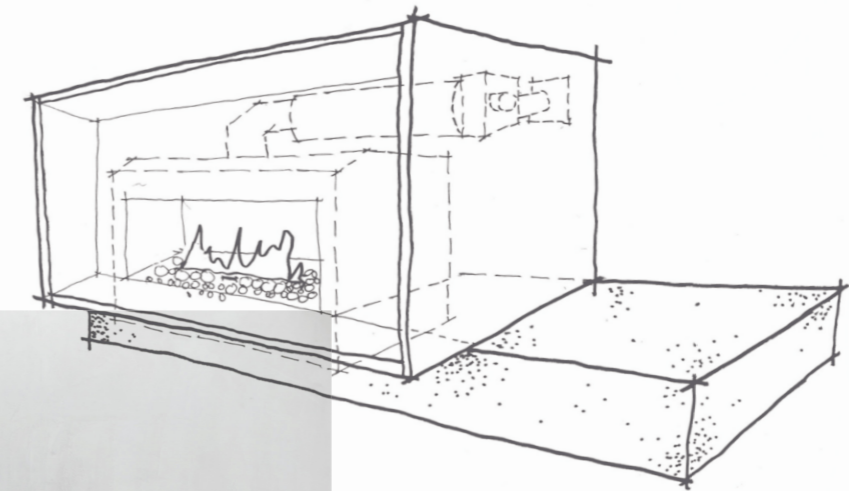

Available from:

A professional resource and buyers guide

Simplicity 2017

SIMPLICITY

850 | 1000 | 1500 | 1800 | 3300

WHEN IT'S ALL ABOUT STYLE AND SOPHISTICATION

The Simplicity gas fireplace combines contemporary styling and innovative construction to become the ultimate designer addition. With the flexibility to include a glass back and a number of colours and finishes, it is sure to become the focal point of any space.