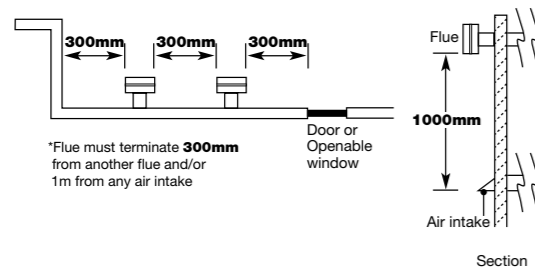

POWER FLUE

The power flue enables the installation of open fronted gas fireplaces in virtually any situation with a horizontal flue run of up to 13.5m incorporating up to four 90° or 45° bends.

MODELS	A MM	B MM	C MM	VENTILATION SQ MM
DOUBLE VISION, HOT BOX AND ALL HEATSEEKERS	150	200	25	18,000
PURE VISION, SIMPLICITY, ELEGANCE, SIGNATURE, HYBRID 850, 1000 AND 1500 SIZES	150	200	25	18,000
PURE VISION, SIMPLICITY, ELEGANCE, SIGNATURE, HYBRID 1800 AND 3300 SIZES	200	250	25	32,000

NOTE: The above flue sizes are for before and after the power flue motor.

Note: All power flue should be sealed at joins.

- Double Vision
- Simplicity
- Elegance
- Heatseeker
- Pure Vision
- Signature
- Hot Box
- Hybrid

The Power Flue enables the installation of open fronted gas fireplaces in virtually any situation with a horizontal or vertical flue run of up to 13.5m and incorporating up to four 90-degree bends. Longer runs with more bends are possible, however, Real Flame must approve these in writing. The Real Flame Power Flue system has been incorporated with great success in a wide range of prestige projects around Australia.