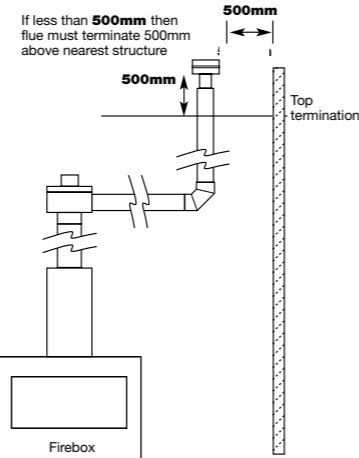

POWER FLUE

The power flue enables the installation of open fronted gas fireplaces in virtually any situation with a horizontal flue run of up to 13.5m incorporating up to four 90° or 45° bends.

MODELS	A MM	B MM	C MM	VENTILATION SQ MM
DOUBLE VISION, HOT BOX AND ALL HEATSEEKERS	150	200	25	18,000
PURE VISION, SIMPLICITY, ELEGANCE, SIGNATURE, HYBRID 850, 1000 AND 1500 SIZES	150	200	25	18,000
PURE VISION, SIMPLICITY, ELEGANCE, SIGNATURE, HYBRID 1800 AND 3300 SIZES	200	250	25	32,000

NOTE: The above flue sizes are for before and after the power flue motor.

Note: All power flue should be sealed at joins.

- Double Vision
- Simplicity
- Elegance
- Heatseeker
- Pure Vision
- Signature
- Hot Box
- Hybrid

The Power Flue enables the installation of open fronted gas fireplaces in virtually any situation with a horizontal or vertical flue run of up to 13.5m and incorporating up to four 90-degree bends. Longer runs with more bends are possible, however, Real Flame must approve these in writing. The Real Flame Power Flue system has been incorporated with great success in a wide range of prestige projects around Australia.