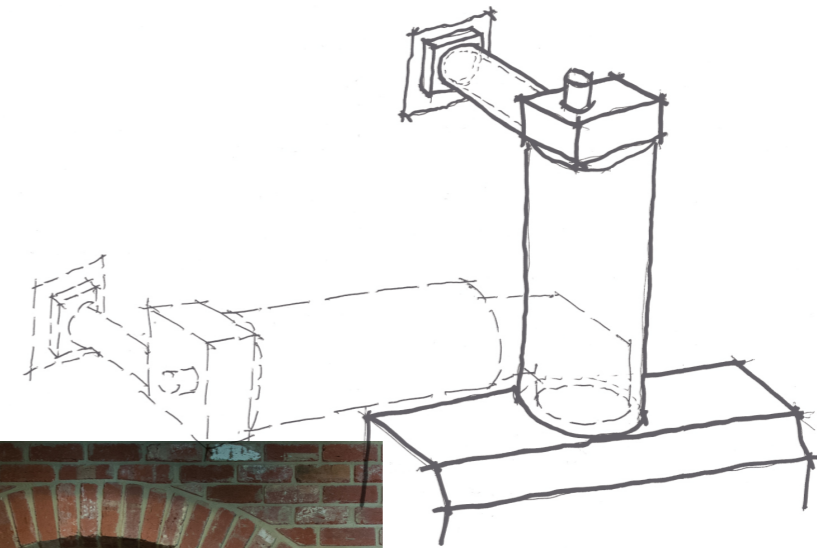

Available from:

A professional resource and buyers guide

Power Flue 2017

POWER FLUE

OPEN FRONTED FIRE IN ANY SITUATION

Real Flame pioneered the first AGA approved power flue system in 2004. Prior to its development, open fronted gas fires were restricted to using a vertical flue which prevented installations in many situations such as the ground floor in two-storey homes, apartments or commercial applications.

The Power Flue enables the installation of open fronted gas fireplaces in virtually any situation with a horizontal or vertical flue run of up to 13.5m and incorporating up to four 90-degree bends. Longer runs with more bends are possible, however, Real Flame must approve these in writing. The Real Flame Power Flue system has been incorporated with great success in a wide range of prestige projects around Australia.