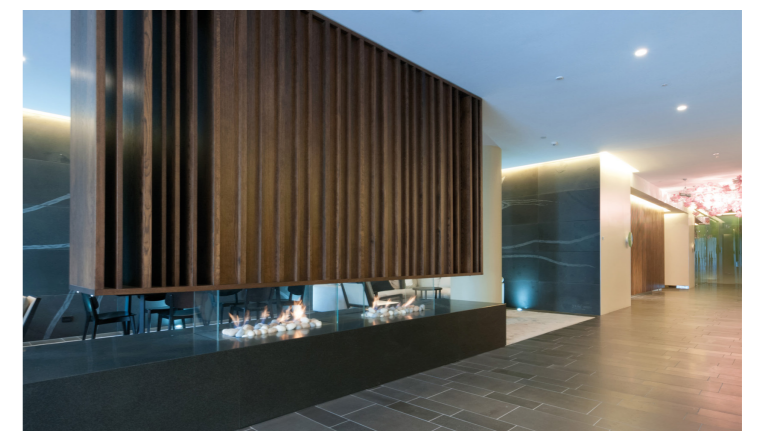

The Power Flue enables the installation of open fronted gas fireplaces in virtually any situation with a horizontal or vertical flue run of up to 13.5m and incorporating up to four 90-degree bends. Longer runs with more bends are possible, however, Real Flame must approve these in writing. The Real Flame Power Flue system has been incorporated with great success in a wide range of prestige projects around Australia.