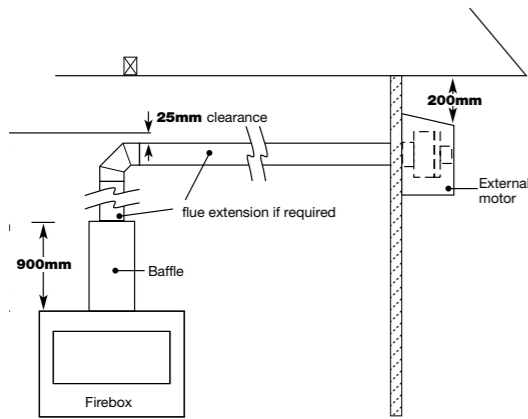

POWER FLUE

The power flue enables the installation of open fronted gas fireplaces in virtually any situation with a horizontal flue run of up to 13.5m incorporating up to four 90° or 45° bends.

MODELS	A MM	B MM	C MM	VENTILATION SQ MM
DOUBLE VISION, HOT BOX AND ALL HEATSEEKERS	150	200	25	18,000
PURE VISION, SIMPLICITY, ELEGANCE, SIGNATURE, HYBRID 850, 1000 AND 1500 SIZES	150	200	25	18,000
PURE VISION, SIMPLICITY, ELEGANCE, SIGNATURE, HYBRID 1800 AND 3300 SIZES	200	250	25	32,000

NOTE: The above flue sizes are for before and after the power flue motor.

Note: All power flue should be sealed at joins.

- Double Vision
- Simplicity
- Elegance
- Heatseeker
- Pure Vision
- Signature
- Hot Box
- Hybrid

The Power Flue enables the installation of open fronted gas fireplaces in virtually any situation with a horizontal or vertical flue run of up to 13.5m and incorporating up to four 90-degree bends. Longer runs with more bends are possible, however, Real Flame must approve these in writing. The Real Flame Power Flue system has been incorporated with great success in a wide range of prestige projects around Australia.