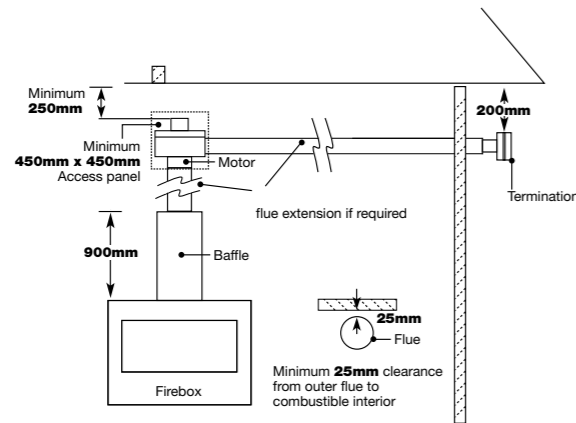

POWER FLUE

The power flue enables the installation of open fronted gas fireplaces in virtually any situation with a horizontal flue run of up to 13.5m incorporating up to four 90° or 45° bends.

MODELS	A MM	B MM	C MM	VENTILATION SQ MM
DOUBLE VISION, HOT BOX AND ALL HEATSEEKERS	150	200	25	18,000
PURE VISION, SIMPLICITY, ELEGANCE, SIGNATURE, HYBRID 850, 1000 AND 1500 SIZES	150	200	25	18,000
PURE VISION, SIMPLICITY, ELEGANCE, SIGNATURE, HYBRID 1800 AND 3300 SIZES	200	250	25	32,000

NOTE: The above flue sizes are for before and after the power flue motor.

Note: All power flue should be sealed at joins.

- Double Vision
- Simplicity
- Elegance
- Heatseeker
- Pure Vision
- Signature
- Hot Box
- Hybrid

The Power Flue enables the installation of open fronted gas fireplaces in virtually any situation with a horizontal or vertical flue run of up to 13.5m and incorporating up to four 90-degree bends. Longer runs with more bends are possible, however, Real Flame must approve these in writing. The Real Flame Power Flue system has been incorporated with great success in a wide range of prestige projects around Australia.