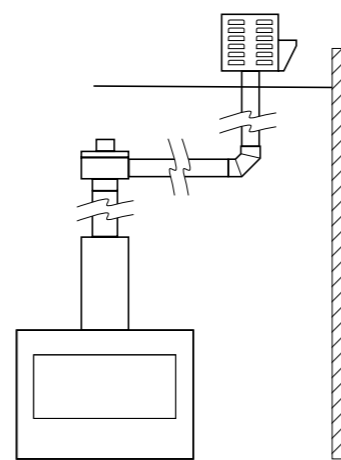

POWER FLUE

The power flue enables the installation of open fronted gas fireplaces in virtually any situation with a horizontal flue run of up to 13.5m incorporating up to four 90° or 45° bends.

MODELS	A MM	B MM	C MM	VENTILATION SQ MM
DOUBLE VISION, HOT BOX AND ALL HEATSEEKERS	150	200	25	18,000
PURE VISION, SIMPLICITY, ELEGANCE, SIGNATURE, HYBRID 850, 1000 AND 1500 SIZES	150	200	25	18,000
PURE VISION, SIMPLICITY, ELEGANCE, SIGNATURE, HYBRID 1800 AND 3300 SIZES	200	250	25	32,000

NOTE: The above flue sizes are for before and after the power flue motor.

Note: All power flue should be sealed at joins.

- Double Vision
- Simplicity
- Elegance
- Heatseeker
- Pure Vision
- Signature
- Hot Box
- Hybrid

The Power Flue enables the installation of open fronted gas fireplaces in virtually any situation with a horizontal or vertical flue run of up to 13.5m and incorporating up to four 90-degree bends. Longer runs with more bends are possible, however, Real Flame must approve these in writing. The Real Flame Power Flue system has been incorporated with great success in a wide range of prestige projects around Australia.