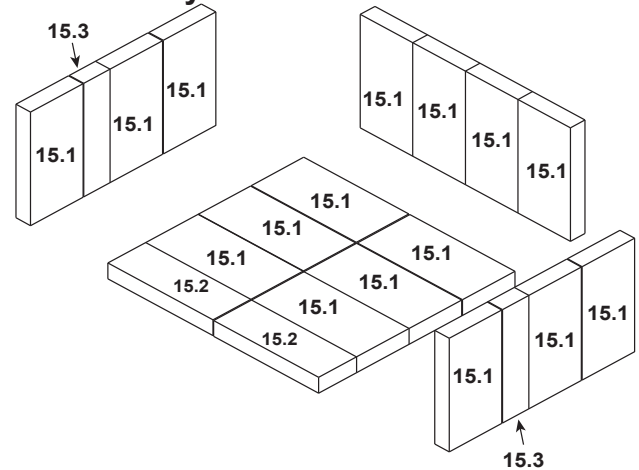

#15 Brick Assembly

14	Burn Rate Control			
14.1	Burn Rate Control Assembly		SRV7056-008	Y
14.2	Spring Handle, 1/4" Black		SRV7000-614	Y
14.3	Door Gasket		7033-282	Y
14.4	Inlet Door Assembly		SRV7056-009	
14.5	Inlet Lever		SRV7056-130	
15	Brick Assembly		SRV7056-007	
15.1	Brick 1 (9 X 4.35 X 1.25)	Qty 16 Req		
15.2	Brick 2 (9 X 3.25 X 1.25)	Qty 2 req.		
15.3	Brick 3 (9 x 2.5 x 1.25)	Qty 2 req.		
	Brick, Single Uncut		832-0550	
	Brick, 6 Pack Uncut		832-3040	

Additional Service Parts on following page.