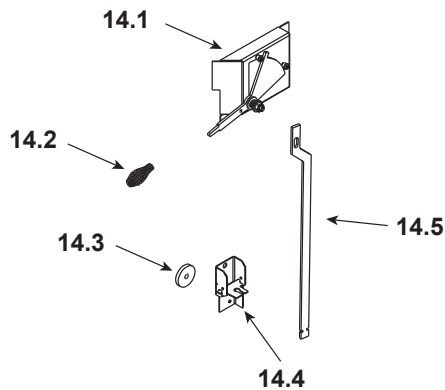

**Stocked at Depot**

ITEM	DESCRIPTION	COMMENTS	PART NUMBER	
1	Convection Air Channel		SRV7056-115	
2	Combustion Air channel		SRV7056-116	
3	Flue Collar		SRV7000-302	Y
4	Side Panel-Left		SRV7056-133	
5	Ceramic Blanket (1/2" Thick)		832-3390	Y
6	Baffle Board	Pkg of 2	SRV7033-209	Y
7	Baffle Protection Channel		SRV7056-147	
8	Retainers- Tube Support		SRV7056-132	
9	Pedestal Assembly		SRV7056-003	
10	OA Cover Plate		SRV7044-217	
11	Side Panel-Right		SRV7056-117	
12	Tube Channel Cover		SRV7056-125	
13	Tube Channel Assembly		SRV7056-006	Y

**14 Inlet Assembly**

**#15 Brick Assembly**

14	Burn Rate Control			
14.1	Burn Rate Control Assembly		SRV7056-008	Y
14.2	Spring Handle, 1/4" Black		SRV7000-614	Y
14.3	Door Gasket		7033-282	Y
14.4	Inlet Door Assembly		SRV7056-009	
14.5	Inlet Lever		SRV7056-130	
15	Brick Assembly		SRV7056-007	
15.1	Brick 1 (9 X 4.35 X 1.25)	Qty 16 Req		
15.2	Brick 2 (9 X 3.25 X 1.25)	Qty 2 req.		
15.3	Brick 3 (9 x 2.5 x 1.25)	Qty 2 req.		
	Brick, Single Uncut		832-0550	
	Brick, 6 Pack Uncut		832-3040	