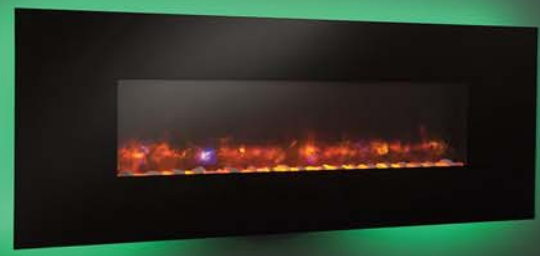

Model GE-94

*The ultimate fire –
at your fingertips!*

Select your ideal fire.

Choose from a large range of options –
from fire intensity, to backlighting colour,
to heat range and more!

ON/OFF

Flame Intensity (4 levels)

Heat (750/1500)
- 1 light = low
- 2 lights = high

Thermostat

Timer (up to 9 hours)

Backlighting ON
- 13 colours, plus automatic rotation
- 3 colours on the GER-36 model

Remote Control comes standard.

Realistic looking fire on bed of rocks. Choose from 4 flame intensities.

*Add ambience...
Choose up to 13 backlight colors!*

Dusty Blue

Lavender

Moss

Periwinkle

4 backlight colors shown.

Fireplace Features

- Ambient backlighting comes standard on all models.
- High efficiency LED on fire and backlighting. Uses only 15 watts.
- 1500/750 watt heater-up to 5,000 BTU's/hr.
- Ultra-quiet. Uses silent force technology.
- Full feature remote control.
- Comes in 3 widths.

Model GE-94

Model GE-58

Model GER-36

* GER-36 comes standard with a curved glass front and 3 backlight colors.