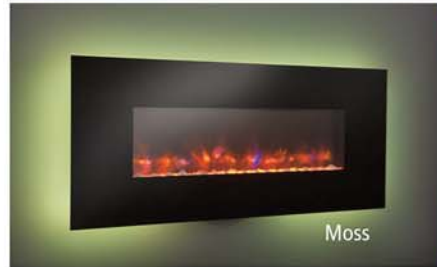

Model GE-94

*The ultimate fire –
at your fingertips!*

Select your ideal fire.

Choose from a large range of options –
from fire intensity, to backlighting colour,
to heat range and more!

ON/OFF

Flame Intensity (4 levels)

Heat (750/1500)
- 1 light = low
- 2 lights = high

Thermostat

Timer (up to 9 hours)

Backlighting ON
- 13 colours, plus automatic rotation
- 3 colours on the GER-36 model

Remote Control comes standard.

Realistic looking fire on bed of rocks. Choose from 4 flame intensities.

*Add ambience...
Choose up to 13 backlight colors!*

Dusty Blue

Lavender

Moss

Periwinkle

4 backlight colors shown.

Fireplace Features

- Ambient backlighting comes standard on all models.
- High efficiency LED on fire and backlighting. Uses only 15 watts.
- 1500/750 watt heater-up to 5,000 BTU's/hr.
- Ultra-quiet. Uses silent force technology.
- Full feature remote control.
- Comes in 3 widths.

Model GE-94

Model GE-58

Model GER-36

* GER-36 comes standard with a curved glass front and 3 backlight colors.