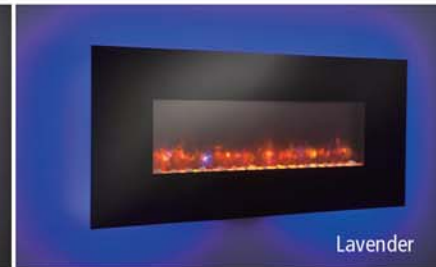

Model GE-94

*The ultimate fire –
at your fingertips!*

Select your ideal fire.

Choose from a large range of options –
from fire intensity, to backlighting colour,
to heat range and more!

ON/OFF

Flame Intensity (4 levels)

Heat (750/1500)
- 1 light = low
- 2 lights = high

Thermostat

Timer (up to 9 hours)

Backlighting ON
- 13 colours, plus automatic rotation
- 3 colours on the GER-36 model

Remote Control comes standard.

Realistic looking fire on bed of rocks. Choose from 4 flame intensities.

*Add ambience...
Choose up to 13 backlight colors!*

Dusty Blue

Lavender

Moss

Periwinkle

4 backlight colors shown.

Fireplace Features

- Ambient backlighting comes standard on all models.
- High efficiency LED on fire and backlighting. Uses only 15 watts.
- 1500/750 watt heater-up to 5,000 BTU's/hr.
- Ultra-quiet. Uses silent force technology.
- Full feature remote control.
- Comes in 3 widths.

Model GE-94

Model GE-58

Model GER-36

* GER-36 comes standard with a curved glass front and 3 backlight colors.