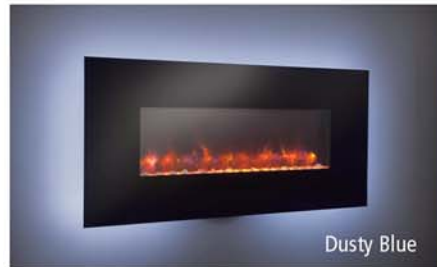

Model GE-94

*The ultimate fire –
at your fingertips!*

Select your ideal fire.

Choose from a large range of options –
from fire intensity, to backlighting colour,
to heat range and more!

ON/OFF

Flame Intensity (4 levels)

Heat (750/1500)
- 1 light = low
- 2 lights = high

Thermostat

Timer (up to 9 hours)

Backlighting ON
- 13 colours, plus automatic rotation
- 3 colours on the GER-36 model

Remote Control comes standard.

Realistic looking fire on bed of rocks. Choose from 4 flame intensities.

*Add ambience...
Choose up to 13 backlight colors!*

Dusty Blue

Lavender

Moss

Periwinkle

4 backlight colors shown.

Fireplace Features

- Ambient backlighting comes standard on all models.
- High efficiency LED on fire and backlighting. Uses only 15 watts.
- 1500/750 watt heater-up to 5,000 BTU's/hr.
- Ultra-quiet. Uses silent force technology.
- Full feature remote control.
- Comes in 3 widths.

Model GE-94

Model GE-58

Model GER-36

* GER-36 comes standard with a curved glass front and 3 backlight colors.